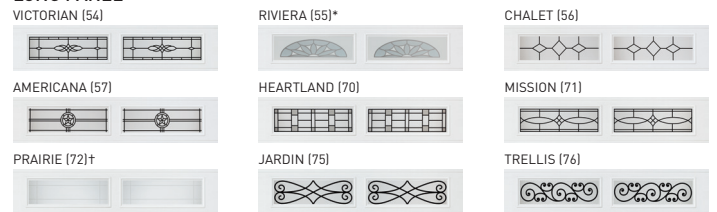

LONG PANEL

* Clear glass with printed frost pattern. [†] Obscure glass with v-groove.

Mosaic Window Options

Available for OL3200 only.

The choice is yours.

Add visual interest to your contemporary, mid-century modern or transitional home. With Mosaic Window Options you decide the number and location of windows to create the door design you want. Visit amarr.com/mosaic for design inspirations.

Optional Lock