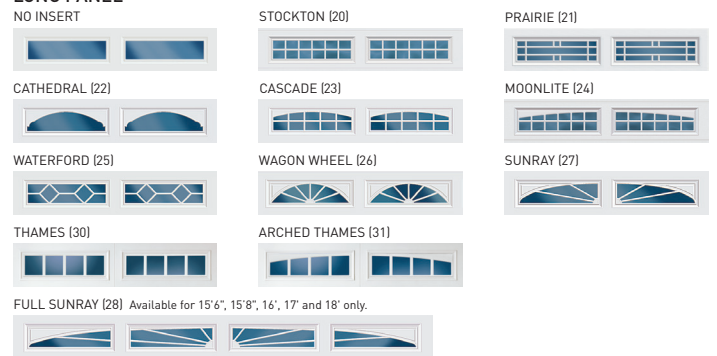

LONG PANEL

DecraGlass™ Windows

Available for OL3200 only.

Tempered obscure glass with baked-on ceramic designs.