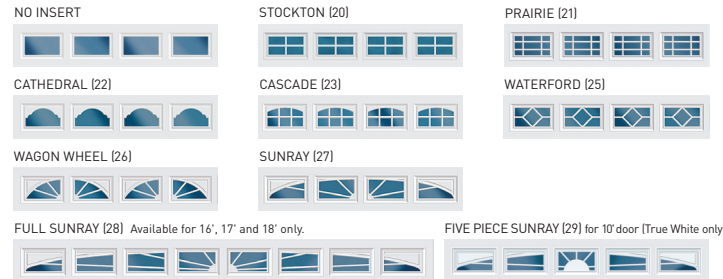

SHORT PANEL