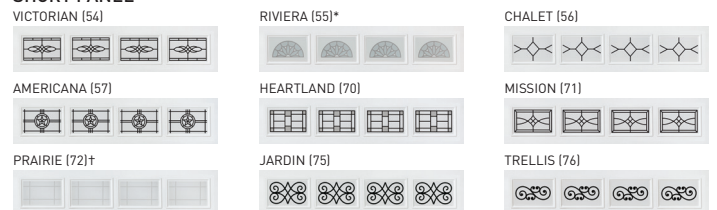

SHORT PANEL