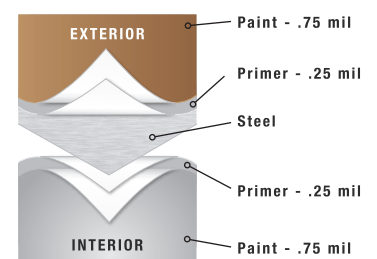

PAINT LAYERS

Your Local Authorized Dealer:

To view this product online: