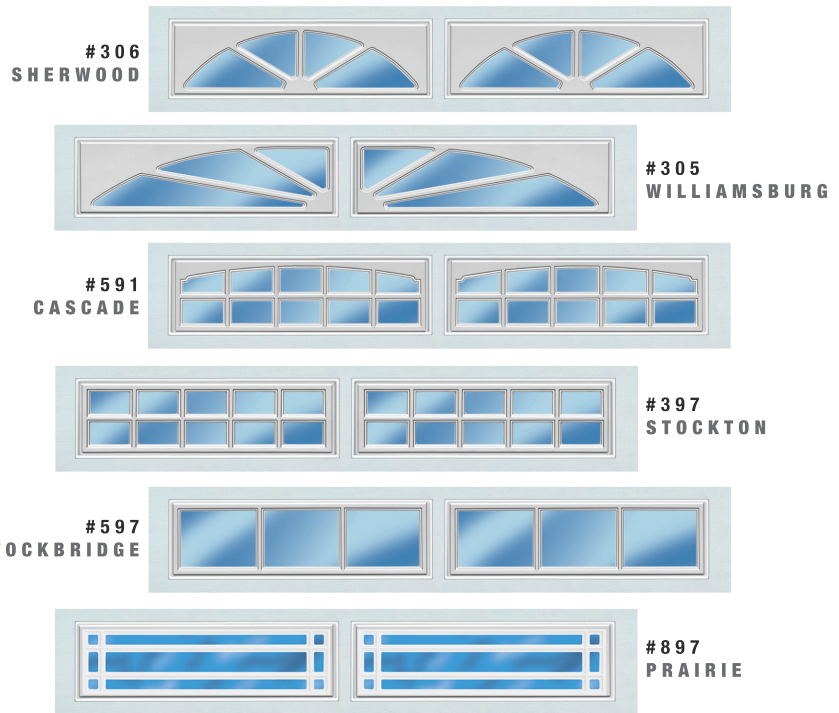

RAISED RANCH PANEL

STANDARD FEATURES

26 GAUGE METAL

Hot dipped galvanized steel construction provides superior strength and durability.

1.0 MIL PAINT SYSTEM

Includes .25 mil rust inhibiting primer and .75 mil exterior top coat that resists fading and chalking while providing consistent color from panel to panel, and long life.

20 GAUGE HOT DIPPED GALVANIZED STEEL HINGE PLATES

Galvanized steel hinge plates run the full height of each section at all hinge locations to facilitate the attachment of hinges, handles, struts and step plates.

TONGUE AND GROOVE MEETING RAILS

For superior strength and better sealing against wind, rain and snow.

RIGID ALUMINUM RETAINER

Provides added strength while securing replaceable u-shaped bottom weatherstrip to help keep the elements out.

R VALUE 10.25 INSULATION

Sandwich type construction with polystyrene insulation pressure bonded between two sheets of 26 gauge hot dipped galvanized steel enhances your home's energy savings, makes your door operation quieter, and reduces exterior noise in your garage.

CFC FREE EXPANDED POLYSTYRENE

Environmentally friendly insulation that will not degrade with vibration or time.

AVAILABLE WINDOWS

NOT ALL GLAZING OPTIONS MAY BE AVAILABLE FROM ALL DISTRIBUTORS.

SIZES AVAILABLE

DOOR WIDTH	PANELS WIDE	HEIGHTS AVAILABLE: 6'6" 6'9" 7'0" 7'6" 7'9" 8'0"
8', 9', 10'	2	
12', 14'	2	1
15', 16', 17', 18'	2	2
20', 22'	2	3
24'	2	4